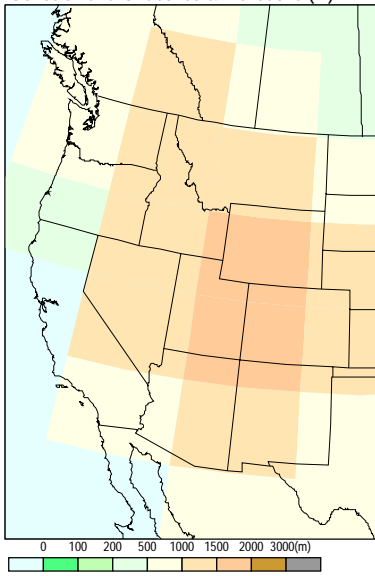

Genesis Land Gridboxes & Elevations (m)

RegCM Land Gridboxes & Elevations (m)

15-km Grid Point Elevations (m)