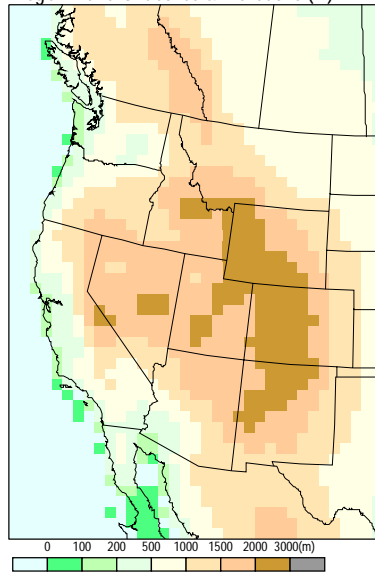

Genesis Land Gridboxes & Elevations (m)

RegCM Land Gridboxes & Elevations (m)

15-km Grid Point Elevations (m)